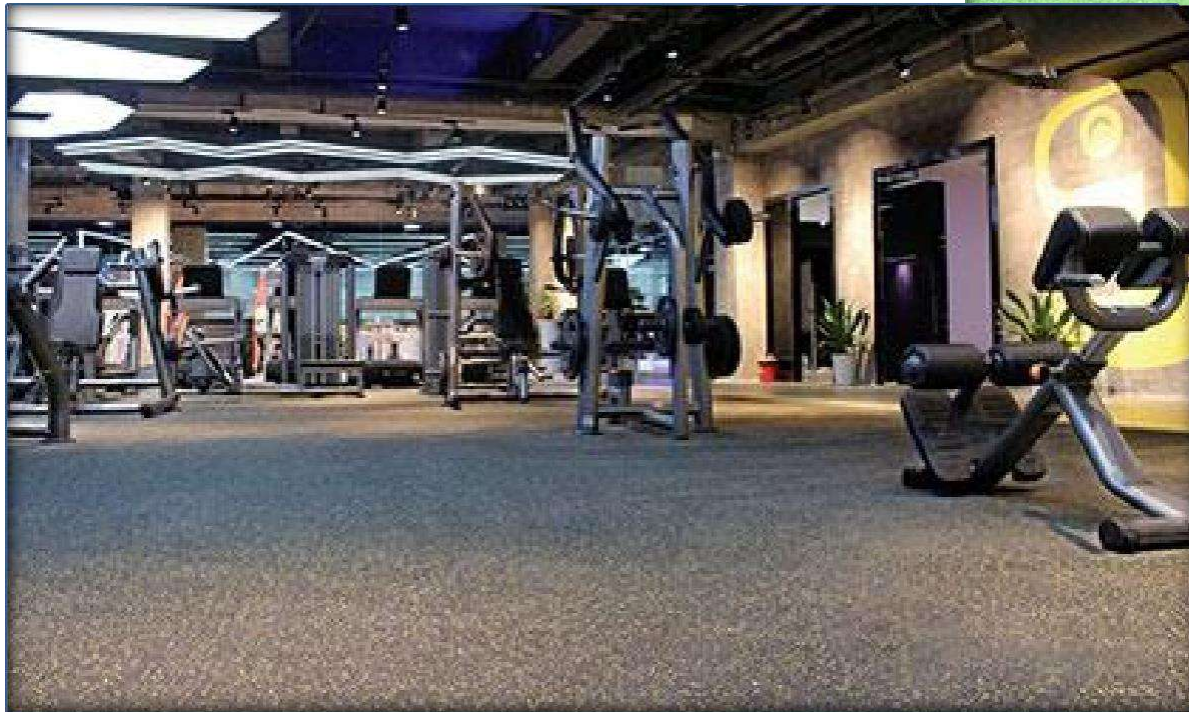

SHREE RAM
RUBBER FLOORING