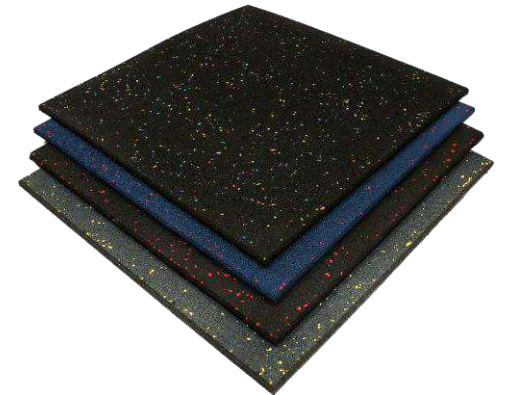

SHREE RAM
RUBBER FLOORING

PREMIUM
INTERLOCKING
RUBBER TILES

SIZE

We offer **20" X 20" (508mm X 508mm)** size for our all 3 types of premium rubber tiles i.e. V-Groove, Paper-Cut & Interlocking

THICKNESS

V-Groove Tiles (mm):
10, 15, 20 & 25
Paper-Cut Tiles (mm): 10 & 15
Interlocking Tiles (mm): 10 & 15

COLOR

Our **PREMIUM RUBBERTILES** comes in black, grey, terracotta, blue & green color ; made from SBR Rubber.

OUR PRODUCTS

Premium V-Groove Rubber Tiles

Premium Interlocking Rubber Tiles

Premium Paper-cut Rubber Tiles

Premium Rubber Tiles with EPDM

AVAILABLE COLORS

Our PREMIUM RUBBER TILES

comes in black, grey, terracotta, blue & green color ;made from SBR Rubber.

BLACK

GREY

TERRACOTTA

BLUE