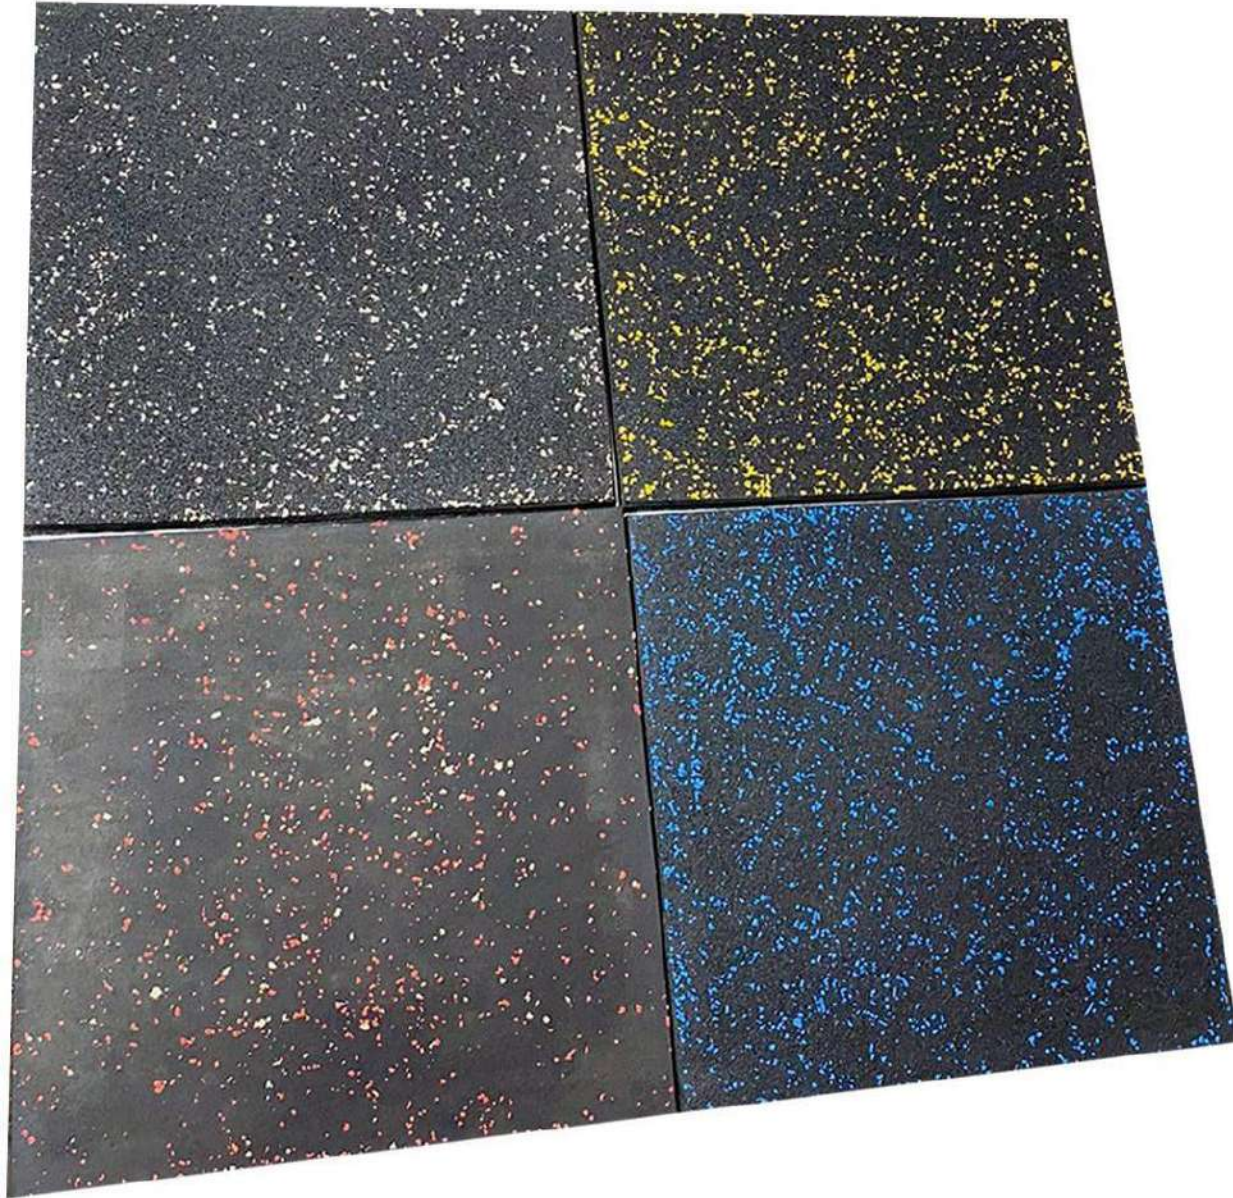

THICKNESS

V-Groove Tiles (mm): 15, 20 & 25
Paper-Cut Tiles: 15mm only
Interlocking Tiles: 15mm only

COLOR

Our LAMINATED RUBBERTILES comes with white, yellow, red, blue, green & multi color EPDM with black base color of SBRRubber. Color can be customized.

OUR PROJECTS

SHREE RAM
RUBBER FLOORING

PREMIUM RUBBER TILES

We offer 20" X 20" (508mm X 508mm) size for our all 3 types of premium rubber tiles i.e. V-Groove, Paper-Cut & Interlocking

SHREE RAM
RUBBER FLOORING

SHREE RAM
RUBBER FLOORING

PREMIUM
INTERLOCKING
RUBBER TILES

SIZE

We offer **20" X 20" (508mm X 508mm)** size for our all 3 types of premium rubber tiles i.e. V-Groove, Paper-Cut & Interlocking

THICKNESS

V-Groove Tiles (mm):
10, 15, 20 & 25
Paper-Cut Tiles (mm): 10 & 15
Interlocking Tiles (mm): 10 & 15

COLOR

Our **PREMIUM RUBBERTILES** comes in black, grey, terracotta, blue & green color ; made from SBR Rubber.

OUR PRODUCTS

Premium V-Groove Rubber Tiles

Premium Interlocking Rubber Tiles

Premium Paper-cut Rubber Tiles