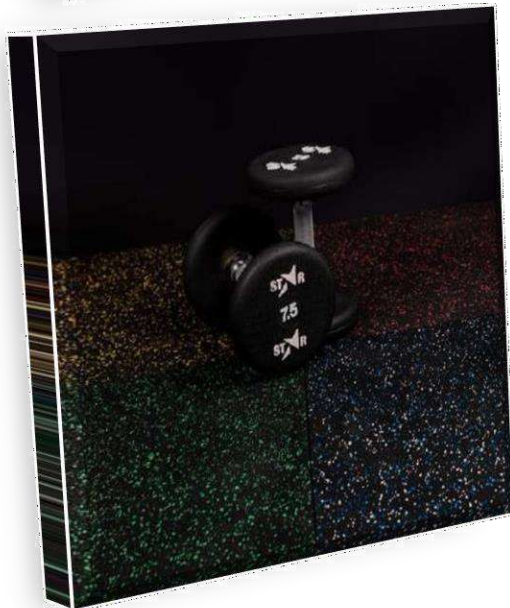

OUR PROJECTS