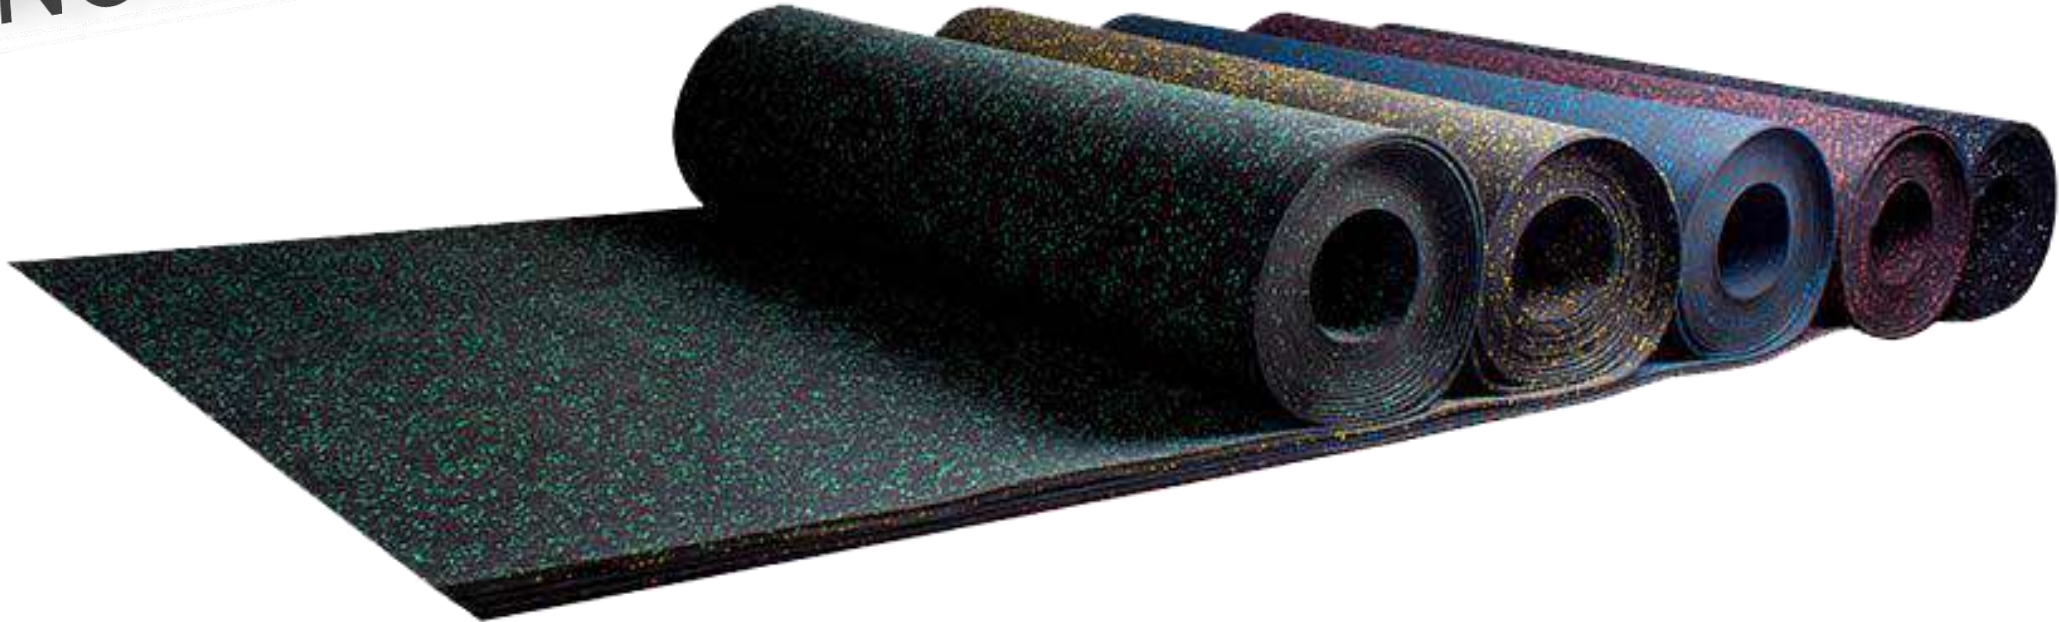

SHREE RAM RUBBER FLOORING

MANUFACTURER & EXPORTER

Shree Ram Rubber Flooring is a name synonymous with durable & safe rubber flooring. We have been manufacturing safe flooring solutions to our clients in India and abroad for over a decade. The mark of the craftsmanship of our product is satisfactory smile on the face we receive at the end of each work undertaken by our experts and supported by satisfactory certificates.

**RUBBER ROLL
MANUFACTURER
NOW IN INDIA**

RUBBER ROLL
NOW IN INDIA

Rolls comes in 2mm to 10mm in thickness so can be used in whole gym floors area. **Shree Ram Rubber Flooring** provide customization option in rolls for thickness and color option for your flooring. It can be easily installed and save your time, because its size comes in 1meter X 10 meter.

SHREE RAM
RUBBER FLOORING

High Density Rubber Tiles

High density rubber tiles best fit for indoor and outdoor rubber flooring. High density rubber tiles is made from pure synthetic rubber tile and it's durability is very high.