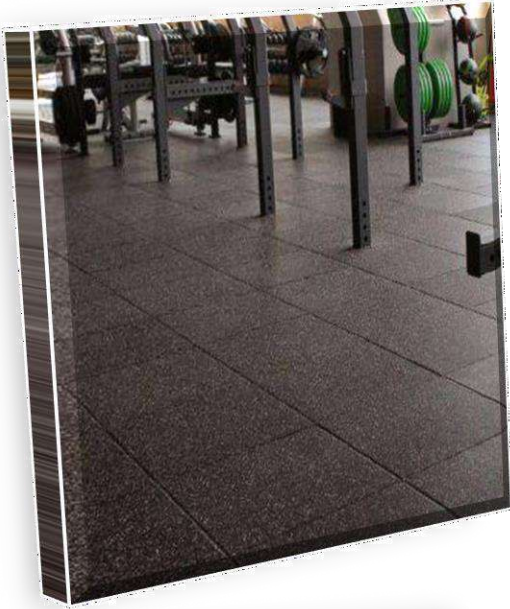

OUR PROJECTS