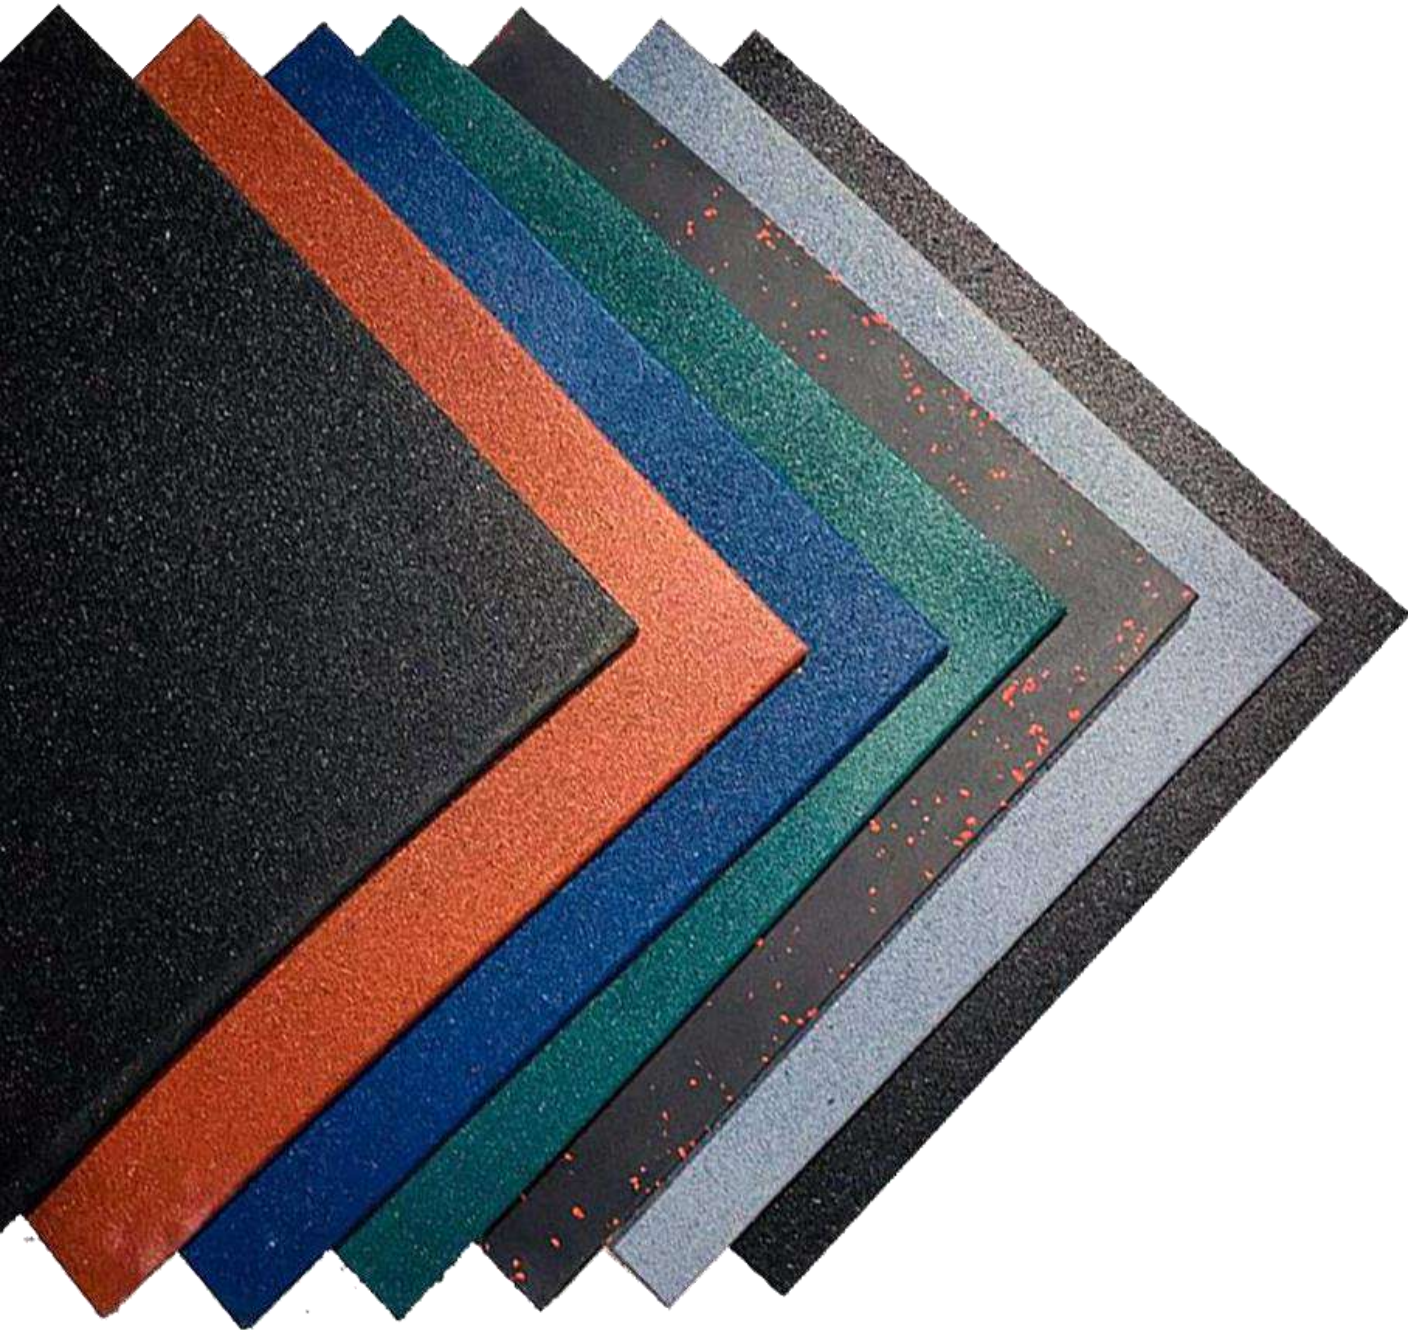

SHREE RAM
RUBBER FLOORING

PREMIUM RUBBER TILES

We offer 20" X 20" (508mm X 508mm) size for our all 3 types of premium rubber tiles i.e. V-Groove, Paper-Cut & Interlocking