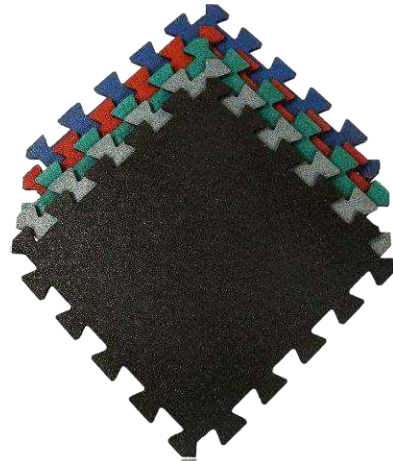

SHREE RAM
RUBBER FLOORING

PREMIUM
INTERLOCKING
RUBBER TILES

SIZE

We offer **20" X 20" (508mm X 508mm)** size for our all 3 types of premium rubber tiles i.e. V-Groove, Paper-Cut & Interlocking

THICKNESS

V-Groove Tiles (mm):
10, 15, 20 & 25
Paper-Cut Tiles (mm): 10 & 15
Interlocking Tiles (mm): 10 & 15

COLOR

Our **PREMIUM RUBBERTILES** comes in black, grey, terracotta, blue & green color ; made from SBR Rubber.

OUR PRODUCTS

Premium V-Groove Rubber Tiles

Premium Interlocking Rubber Tiles

Premium Paper-cut Rubber Tiles