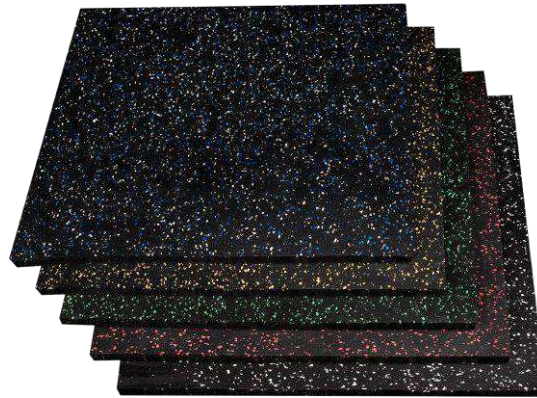

OUR PROJECTS

SHREE RAM
RUBBER FLOORING

LAMINATED RUBBER TILES

RUBBER FLOORING WITH LAMINATED TILES

SIZE

We offer **20" X 20" (508mm X 508mm)** size for our all 3 types of laminated rubber tiles i.e.V-Groove, Paper-Cut & Interlocking

THICKNESS

V-Groove Tiles (mm): 15, 20 & 25
Paper-Cut Tiles: 15mm only
Interlocking Tiles: 15mm only

COLOR

Our LAMINATED RUBBERTILES comes with white, yellow, red, blue, green & multi color EPDM with black base color of SBRRubber. Color can be customized.

OUR PRODUCTS

Laminated V-Groove Rubber Tiles

Laminated Paper-cut Rubber Tiles

Laminated Interlocking Rubber Tiles

AVAILABLE COLORS

Colors can be customized

GREEN

WHITE