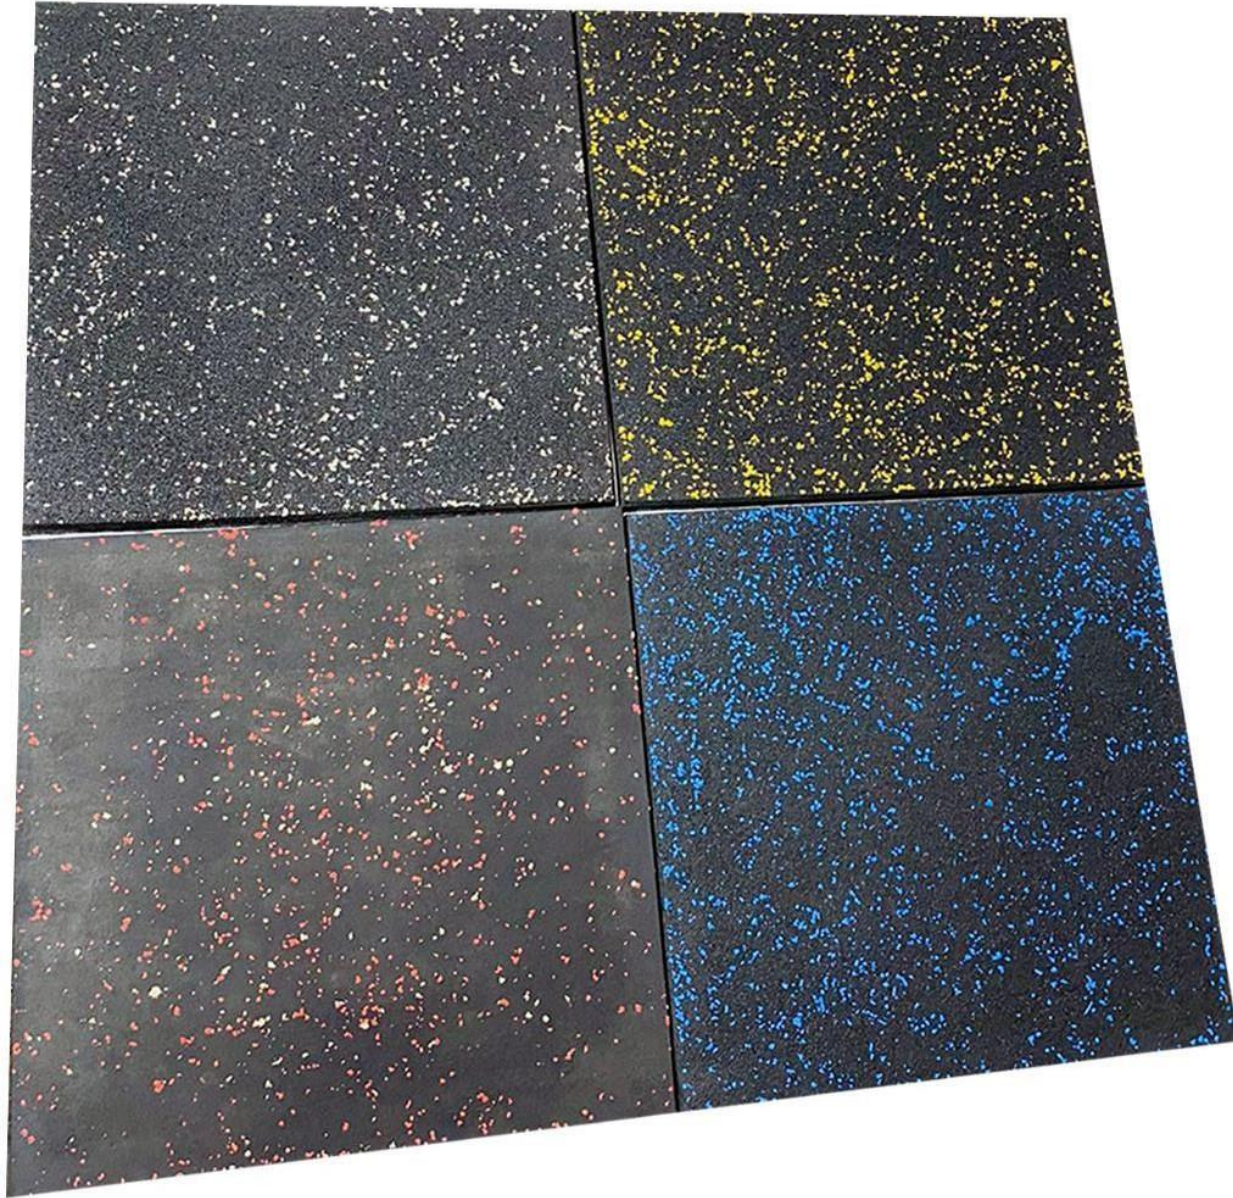

THICKNESS

V-Groove Tiles (mm): 15, 20 & 25
Paper-Cut Tiles: 15mm only
Interlocking Tiles: 15mm only

COLOR

Our LAMINATED RUBBERTILES comes with white, yellow, red, blue, green & multi color EPDM with black base color of SBRRubber. Color can be customized.

OUR PROJECTS

SHREE RAM
RUBBER FLOORING

PREMIUM RUBBER TILES

We offer 20" X 20" (508mm X 508mm) size for our all 3 types of premium rubber tiles i.e. V-Groove, Paper-Cut & Interlocking

SHREE RAM
RUBBER FLOORING

SHREE RAM
RUBBER FLOORING

PREMIUM
INTERLOCKING
RUBBER TILES

SIZE

We offer **20" X 20" (508mm X 508mm)** size for our all 3 types of premium rubber tiles i.e. V-Groove, Paper-Cut & Interlocking

THICKNESS

V-Groove Tiles (mm):
10, 15, 20 & 25
Paper-Cut Tiles (mm): 10 & 15
Interlocking Tiles (mm): 10 & 15

COLOR

Our **PREMIUM RUBBERTILES** comes in black, grey, terracotta, blue & green color ; made from SBR Rubber.

OUR PRODUCTS

Premium V-Groove Rubber Tiles

Premium Interlocking Rubber Tiles

Premium Paper-cut Rubber Tiles