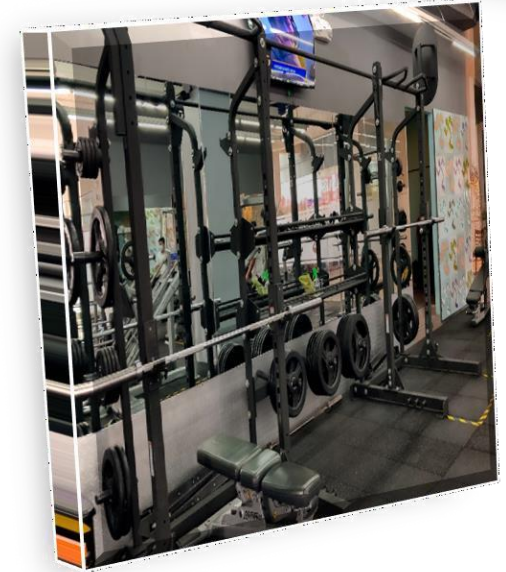

OUR PROJECTS