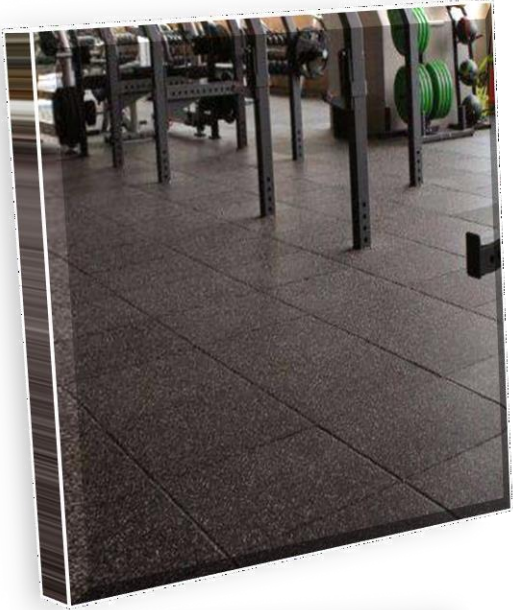

OUR PROJECTS