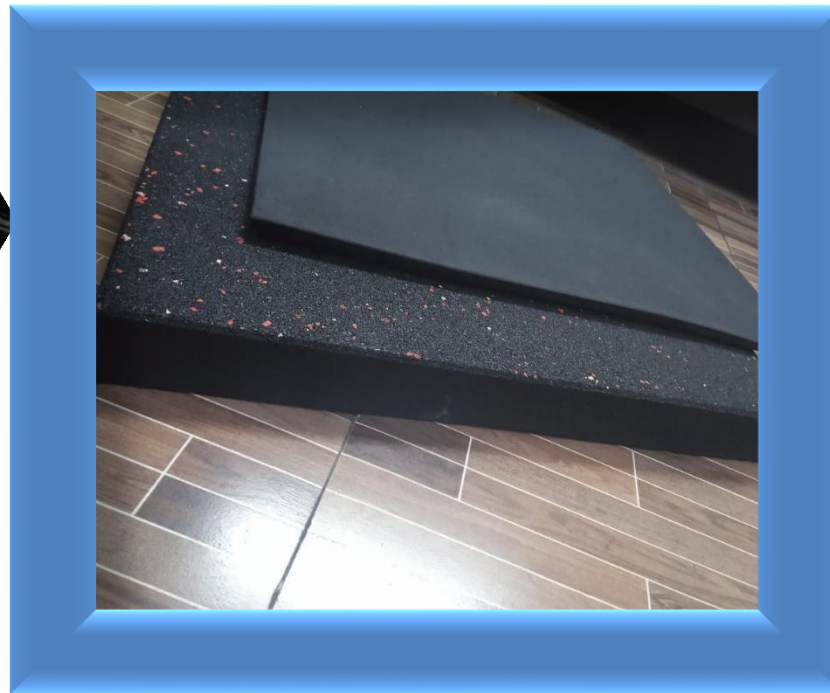

BALLISTIC RUBBER TILES WITH
EPDM