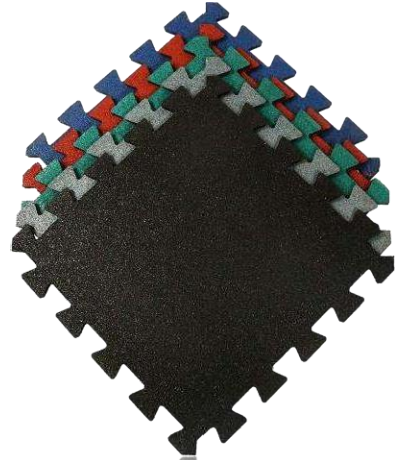

SHREE RAM
RUBBER FLOORING

PREMIUM
INTERLOCKING
RUBBER TILES

SIZE

We offer **20" X 20" (508mm X 508mm)** size for our all 3 types of premium rubber tiles i.e. V-Groove, Paper-Cut & Interlocking

THICKNESS

V-Groove Tiles (mm):
10, 15, 20 & 25
Paper-Cut Tiles (mm): 10 & 15
Interlocking Tiles (mm): 10 & 15

COLOR

Our **PREMIUM RUBBERTILES** comes in black, grey, terracotta, blue & green color ; made from SBR Rubber.

OUR PRODUCTS

Premium V-Groove Rubber Tiles

Premium Interlocking Rubber Tiles

Premium Paper-cut Rubber Tiles