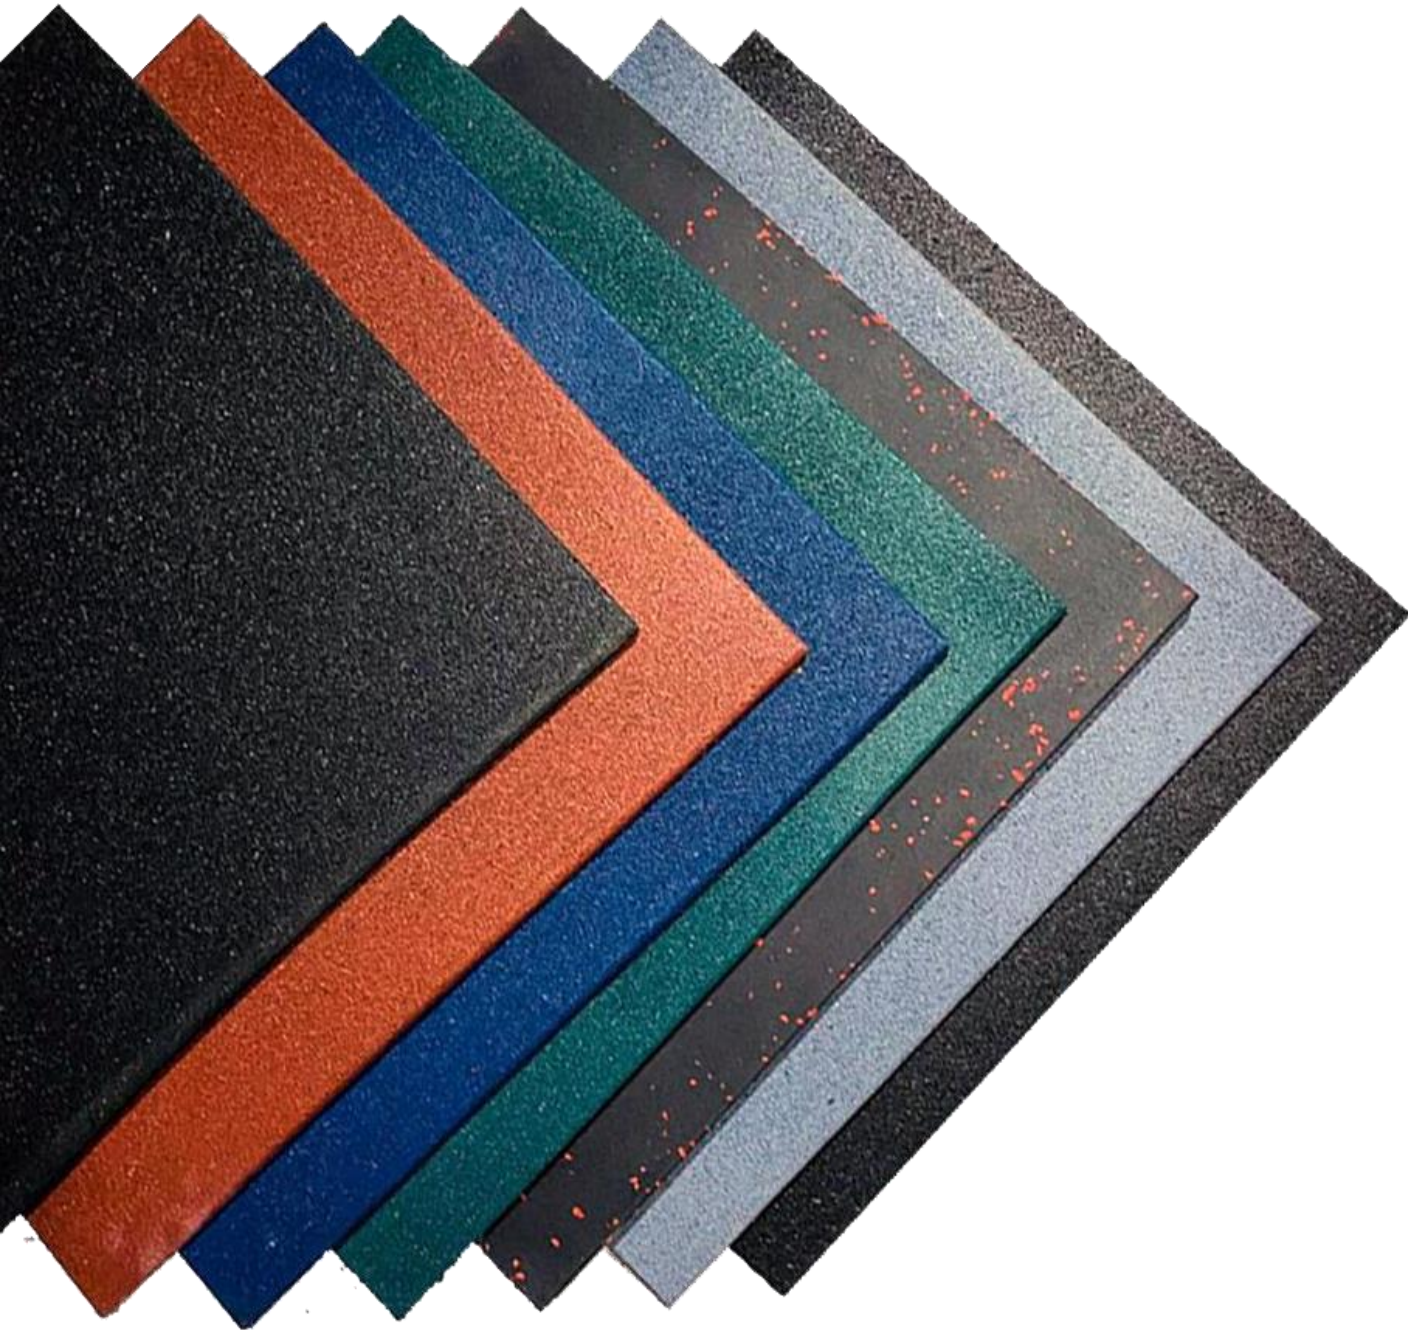

SHREE RAM
RUBBER FLOORING

PREMIUM RUBBER TILES

We offer 20" X 20" (508mm X 508mm) size for our all 3 types of premium rubber tiles i.e. V-Groove, Paper-Cut & Interlocking