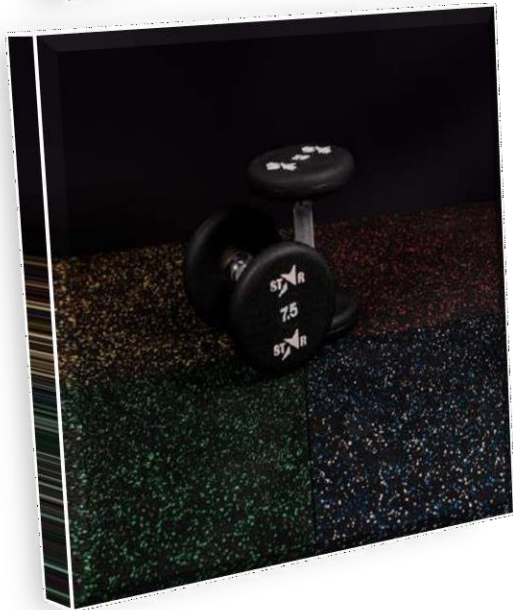

OUR PROJECTS