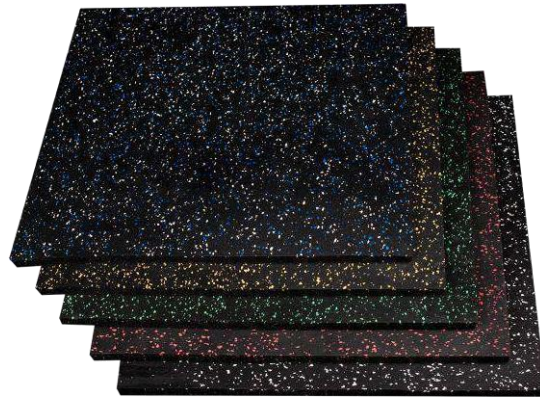

THICKNESS

V-Groove Tiles (mm): 15, 20 & 25
Paper-Cut Tiles: 15mm only
Interlocking Tiles: 15mm only

COLOR

Our LAMINATED RUBBERTILES comes with white, yellow, red, blue, green & multi color EPDM with black base color of SBRRubber. Color can be customized.

OUR PRODUCTS

Laminated V-Groove Rubber Tiles

Laminated Paper-cut Rubber Tiles

Laminated Interlocking Rubber Tiles

AVAILABLE COLORS

Colors can be customized

GREEN

WHITE