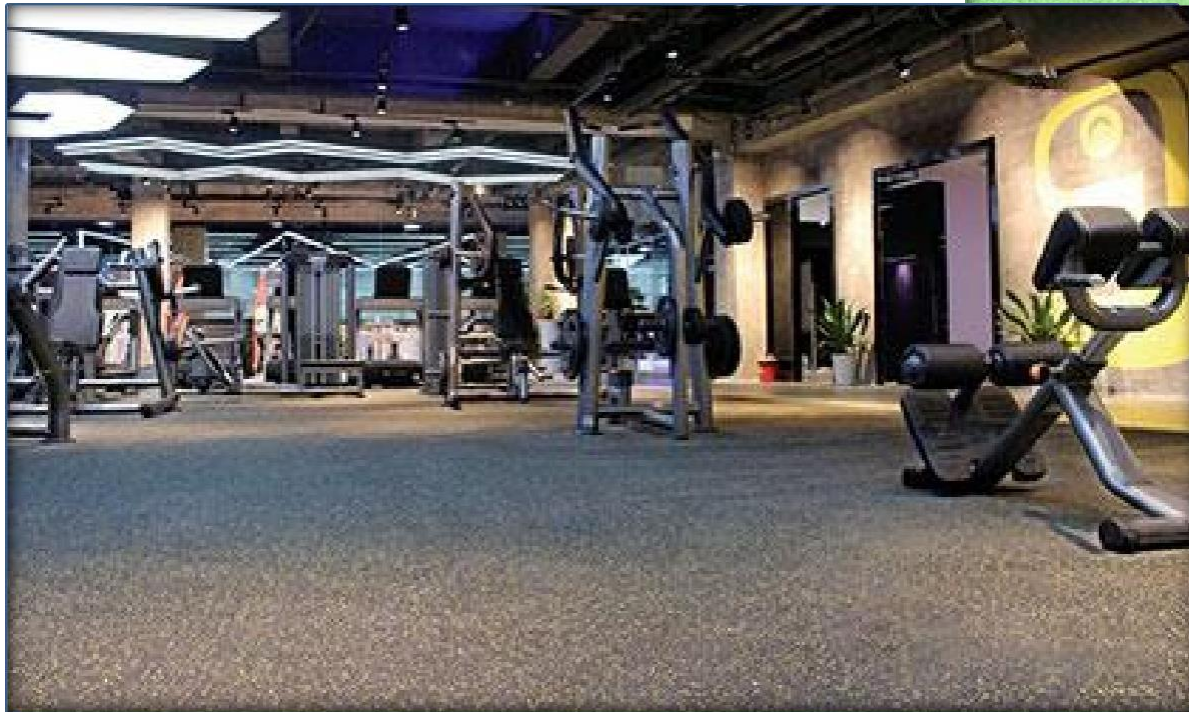

**RUBBER ROLL
MANUFACTURER
NOW IN INDIA**

RUBBER ROLL
NOW IN INDIA

Rolls comes in 2mm to 10mm in thickness so can be used in whole gym floors area. **Shree Ram Rubber Flooring** provide customization option in rolls for thickness and color option for your flooring. It can be easily installed and save your time, because its size comes in 1meter X 10 meter.