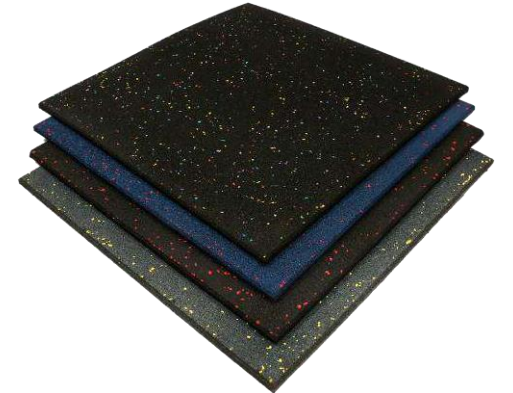

SHREE RAM
RUBBER FLOORING

PREMIUM
INTERLOCKING
RUBBER TILES

SIZE

We offer **20" X 20" (508mm X 508mm)** size for our all 3 types of premium rubber tiles i.e. V-Groove, Paper-Cut & Interlocking

THICKNESS

V-Groove Tiles (mm):
10, 15, 20 & 25
Paper-Cut Tiles (mm): 10 & 15
Interlocking Tiles (mm): 10 & 15

COLOR

Our **PREMIUM RUBBERTILES** comes in black, grey, terracotta, blue & green color ; made from SBR Rubber.

OUR PRODUCTS

Premium V-Groove Rubber Tiles

Premium Interlocking Rubber Tiles

Premium Paper-cut Rubber Tiles

Premium Rubber Tiles with EPDM

AVAILABLE COLORS

Our PREMIUM RUBBER TILES

comes in black, grey, terracotta, blue & green color ;made from SBR Rubber.

BLACK

GREY

TERRACOTTA

BLUE